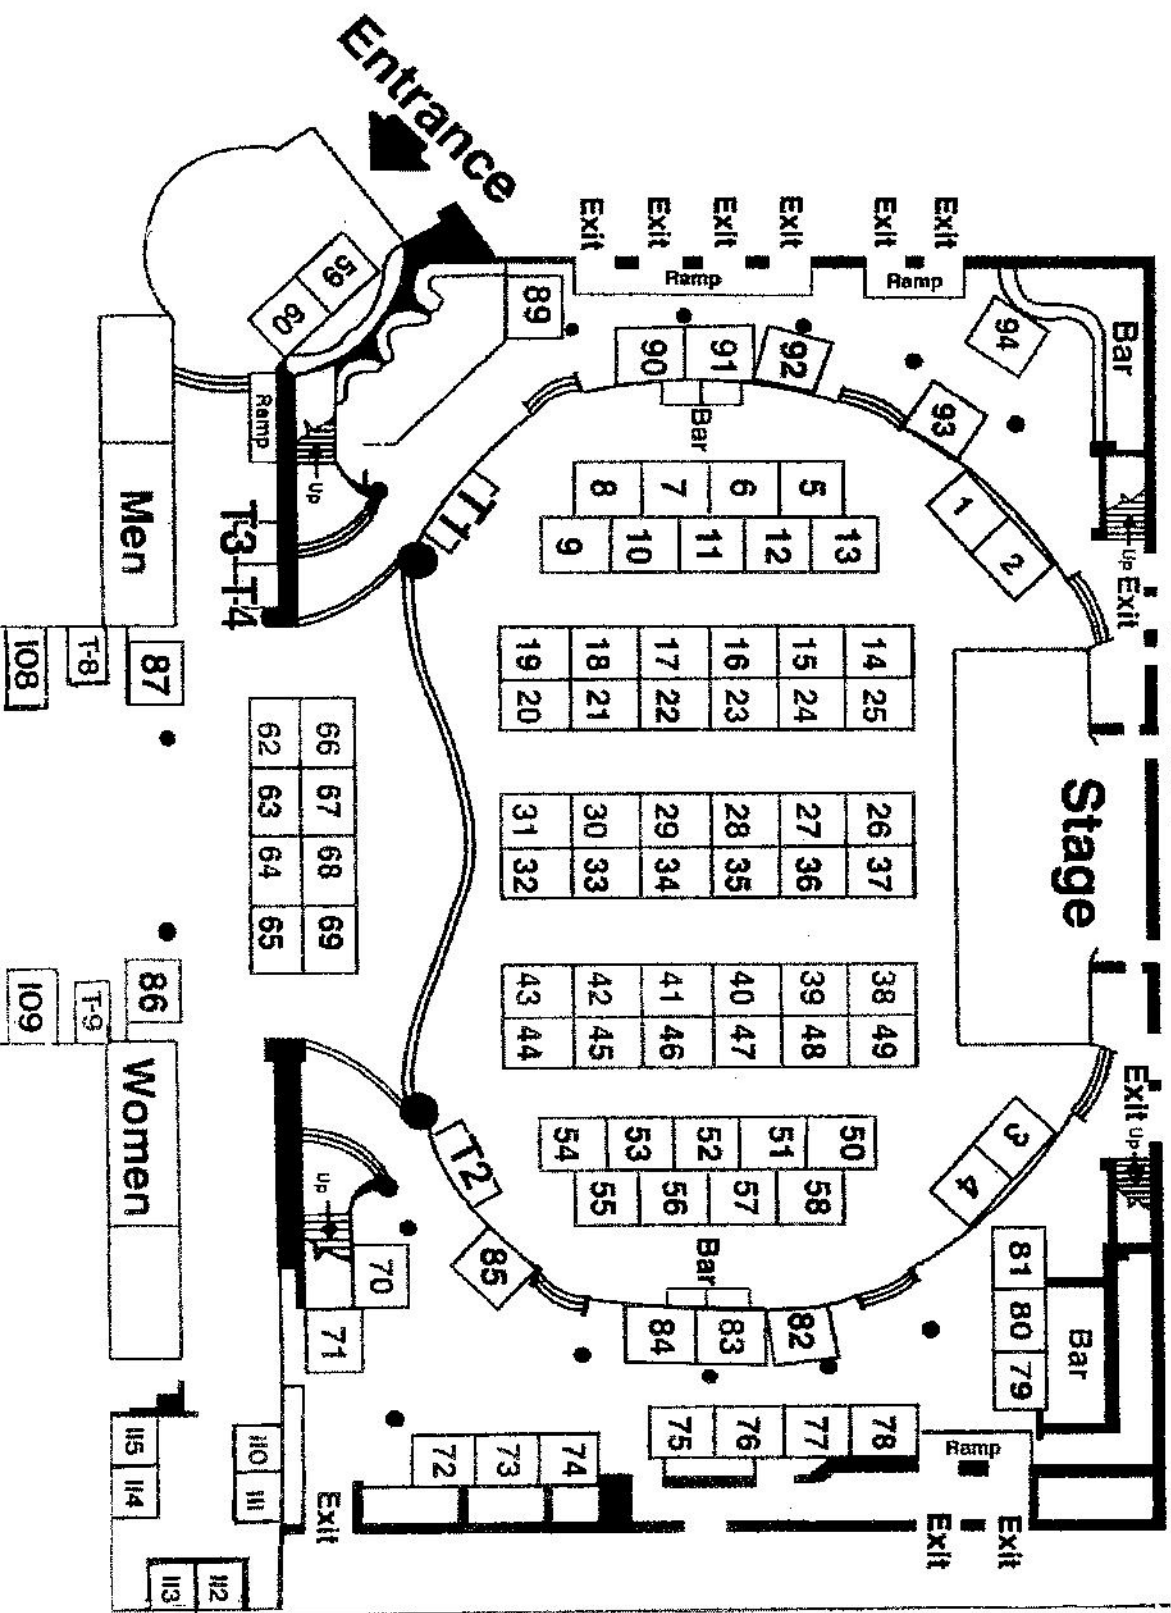

INKSLINGERS BALL

HOLLYWOOD PALMADIUM

ALL VENDOR BOOTHS ARE 8'x10" TOTAL 17 BOOTHS

VENDOR TABLES TOTAL 9 TABLES

LOWER LEVEL FLOOR PLAN

INKSLINGERS BALL

HOLLYWOOD PALLADIUM

ALL VENDOR BOOTHS ARE 8'x10' TOTAL 13 BOOTHS
UPPER LEVEL FLOOR PLAN